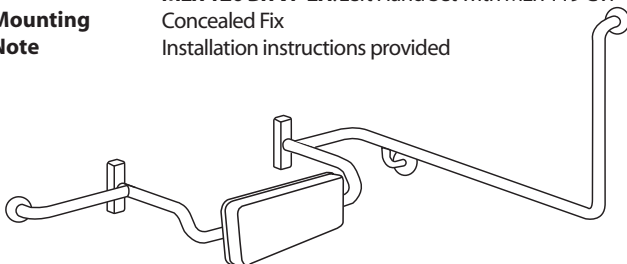

Description   **90° Grab Rail & Backrest Sets**

Material   #304 Satin Stainless Steel Frame & Mounts

Specify   **MLR 120 BR RH:** Right Hand Set with MLR 119 C
MLR 120 BR LH: Left Hand Set with MLR 119 C (shown)
MLR 120 BR VP RH: Right Hand Set with MLR 119 CVP
MLR 120 BR VP LH: Left Hand Set with MLR 119 CVP

Mounting   Concealed Fix

Note   Installation instructions provided

Fully Compliant with AS1428.1

Description   **40° Grab Rail & Backrest Sets**

Material   #304 Satin Stainless Steel Frame & Mounts

Specify   **MLR 121 BR RH:** Right Hand Set with MLR 119 C
MLR 121 BR LH: Left Hand Set with MLR 119 C (shown)
MLR 121 BR VP RH: Right Hand Set with MLR 119 CVP
MLR 121 BR VP LH: Left Hand Set with MLR 119 CVP

Mounting   Concealed Fix

Features   Installation instructions provided