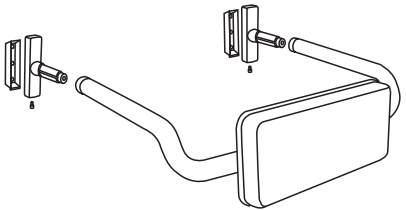

Code **MLR 119**

Material #304 Satin Stainless Steel Frame & Mounts,
White Padded PVC Backrest

Mounting Concealed Fix

Backrest Standoff Adjustable depth to suit installation requirements

Note Installation instructions provided

Straight Rail Padded Backrest

Fully Compliant with AS1428.1

Code **MLR 119 C**

Material #304 Satin Stainless Steel Frame & Mounts,
White Padded PVC Backrest

Mounting Concealed Fix

Backrest Standoff Adjustable depth to suit installation requirements

Note Installation instructions provided

Curved Rail Padded Backrest

Fully Compliant with AS1428.1

Code **MLR 119 CVP**

Material #304 Satin Stainless Steel Frame & Mounts,
#304 Satin Stainless Steel Backrest

Mounting Concealed Fix

Backrest Standoff Adjustable depth to suit installation requirements

Note Installation instructions provided

Vandal Proof Curved Backrest

Fully Compliant with AS1428.1

Description **90° Grab Rail & Backrest Sets**