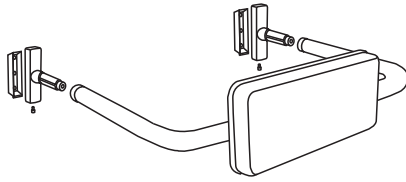

Code **MLR 119**

Material #304 Satin Stainless Steel Frame & Mounts,
White Padded PVC Backrest

Mounting Concealed Fix

Backrest Standoff Adjustable depth to suit installation requirements

Note Installation instructions provided

Straight Rail Padded Backrest

Fully Compliant with AS1428.1

Code **MLR 119 C**

Material #304 Satin Stainless Steel Frame & Mounts,
White Padded PVC Backrest

Mounting Concealed Fix

Backrest Standoff Adjustable depth to suit installation requirements

Note Installation instructions provided

Curved Rail Padded Backrest

Fully Compliant with AS1428.1

Code **MLR 119 CVP**

Material #304 Satin Stainless Steel Frame & Mounts,
#304 Satin Stainless Steel Backrest

Mounting Concealed Fix

Backrest Standoff Adjustable depth to suit installation requirements

Note Installation instructions provided

Vandal Proof Curved Backrest

Fully Compliant with AS1428.1

Description **90° Grab Rail & Backrest Sets**