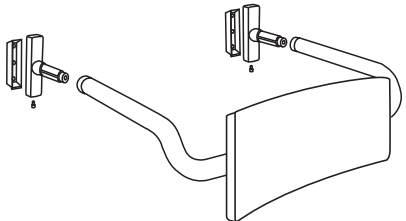

Code **MLR 119**

Material #304 Satin Stainless Steel Frame & Mounts,
White Padded PVC Backrest

Mounting Concealed Fix

Backrest Standoff Adjustable depth to suit installation requirements

Note Installation instructions provided

Straight Rail Padded Backrest

Fully Compliant with AS1428.1

Code **MLR 119 C**

Material #304 Satin Stainless Steel Frame & Mounts,
White Padded PVC Backrest

Mounting Concealed Fix

Backrest Standoff Adjustable depth to suit installation requirements

Note Installation instructions provided

Curved Rail Padded Backrest

Fully Compliant with AS1428.1

Code **MLR 119 CVP**

Material #304 Satin Stainless Steel Frame & Mounts,
#304 Satin Stainless Steel Backrest

Mounting Concealed Fix

Backrest Standoff Adjustable depth to suit installation requirements

Note Installation instructions provided

Vandal Proof Curved Backrest

Fully Compliant with AS1428.1

Description **90° Grab Rail & Backrest Sets**