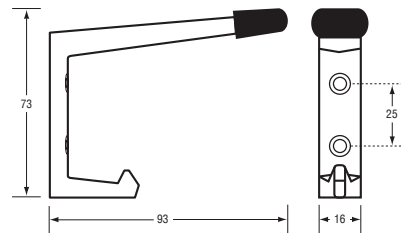

Code 102

Material Diecast Zinc, Rubber Bumper
Finish Satin Chrome
Mounting Visible Screw Fix

Coat Hook

Code 202 SCP & 202 BCP

Material Diecast Zinc, Rubber Bumper
Finish/Specify 202 SCP: Satin Chrome
 202 BCP: Bright Chrome
Mounting Visible Screw Fix

Coat Hook

Code 202 C Series

Material Diecast Zinc, Rubber Bumper, ABS Snap On Cover
Finish/Specify 202 C SCP: Satin Chrome
 202 C BCP: Bright Chrome
 202 C BNP: Brushed Nickel - Stainless Steel look
Mounting Concealed Screw Fix