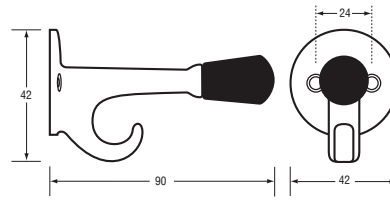

Code 102

Material Diecast Zinc, Rubber Bumper
Finish Satin Chrome
Mounting Visible Screw Fix

Coat Hook

Code 202 SCP & 202 BCP

Material Diecast Zinc, Rubber Bumper
Finish/Specify 202 SCP: Satin Chrome
 202 BCP: Bright Chrome
Mounting Visible Screw Fix

Coat Hook

Code 202 C Series

Material Diecast Zinc, Rubber Bumper, ABS Snap On Cover
Finish/Specify 202 C SCP: Satin Chrome
 202 C BCP: Bright Chrome
 202 C BNP: Brushed Nickel - Stainless Steel look
Mounting Concealed Screw Fix

Concealed Fix Coat Hook

Code ML 204 S & ML 204 B

Material Diecast Zinc
Finish/Specify ML 204 S: Satin Chrome
 ML 204 B: Bright Chrome
Mounting Visible Screw Fix

Coat Hook

Code ML 210 S & ML 210 B

Material #304 Stainless Steel
Finish/Specify ML 210 S: Satin Stainless Steel
 ML 210 B: Polished Stainless Steel
Mounting Concealed Screw Fix