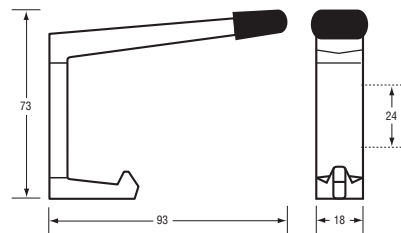

Code 102

Material Diecast Zinc, Rubber Bumper
Finish Satin Chrome
Mounting Visible Screw Fix

Coat Hook

Code 202 SCP & 202 BCP

Material Diecast Zinc, Rubber Bumper
Finish/Specify 202 SCP: Satin Chrome
 202 BCP: Bright Chrome
Mounting Visible Screw Fix

Coat Hook

Code 202 C Series

Material Diecast Zinc, Rubber Bumper, ABS Snap On Cover
Finish/Specify 202 C SCP: Satin Chrome
 202 C BCP: Bright Chrome
 202 C BNP: Brushed Nickel - Stainless Steel look
Mounting Concealed Screw Fix