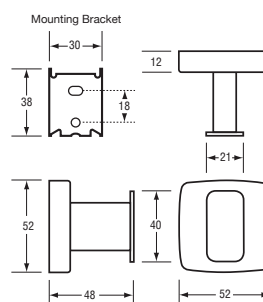

Concealed Fix Coat Hook

Code ML 204 S & ML 204 B

Material Diecast Zinc
Finish/Specify ML 204 S: Satin Chrome
 ML 204 B: Bright Chrome
Mounting Visible Screw Fix

Coat Hook

Code ML 210 S & ML 210 B

Material #304 Stainless Steel
Finish/Specify ML 210 S: Satin Stainless Steel
 ML 210 B: Polished Stainless Steel
Mounting Concealed Screw Fix