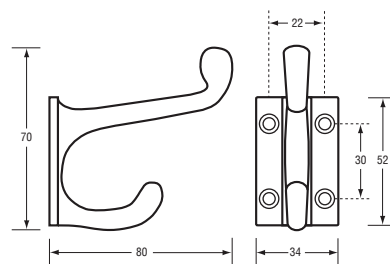

Code 102

Material Diecast Zinc, Rubber Bumper
Finish Satin Chrome
Mounting Visible Screw Fix

Coat Hook

Code 202 SCP & 202 BCP

Material Diecast Zinc, Rubber Bumper
Finish/Specify 202 SCP: Satin Chrome
 202 BCP: Bright Chrome
Mounting Visible Screw Fix

Coat Hook

Code 202 C Series

Material Diecast Zinc, Rubber Bumper, ABS Snap On Cover
Finish/Specify 202 C SCP: Satin Chrome
 202 C BCP: Bright Chrome
 202 C BNP: Brushed Nickel - Stainless Steel look
Mounting Concealed Screw Fix

Concealed Fix Coat Hook

Code ML 204 S & ML 204 B

Material Diecast Zinc
Finish/Specify ML 204 S: Satin Chrome
 ML 204 B: Bright Chrome
Mounting Visible Screw Fix

Coat Hook

Code ML 210 S & ML 210 B

Material #304 Stainless Steel
Finish/Specify ML 210 S: Satin Stainless Steel
 ML 210 B: Polished Stainless Steel
Mounting Concealed Screw Fix