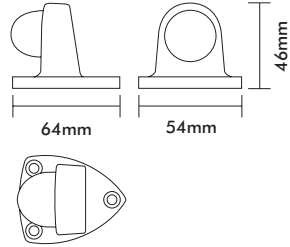

Door Stops

Floor Mounted Door Stop

Product Code	Description	Finish
250	Floor Mounted Door Stop	SC/CP

Floor Mounted Door Stop

Product Code	Description	Finish
280	Floor Mounted Door Stop	SC/CP

Floor Mounted Door Stop