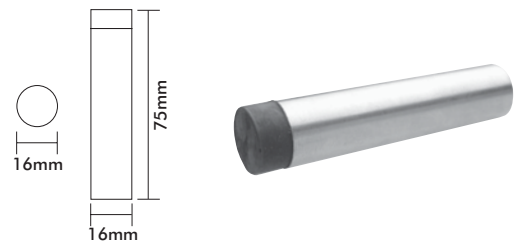

Skirting Mounted Door Stop

Product Code	Description	Finish
650	Skirting Mounted Door Stop	SSS/PSS