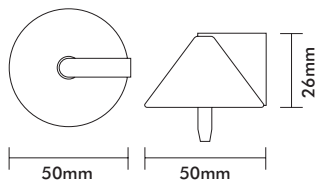

Floor Mounted Door Stop

Product Code	Description	Finish
400	Floor Mounted Door Stop	SC/CP