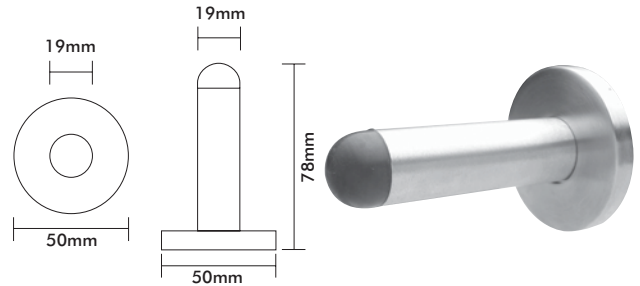

Door Stops

Floor Mounted Door Stop

Product Code	Description	Finish
250	Floor Mounted Door Stop	SC/CP

Floor Mounted Door Stop

Product Code	Description	Finish
280	Floor Mounted Door Stop	SC/CP

Floor Mounted Door Stop

Product Code	Description	Finish
290	Floor Mounted Door Stop	SC/CP
291	Door Stop Spacer (Suits Product Code 290)	SIL/CP

Floor Mounted Door Stop

Product Code	Description	Finish
400	Floor Mounted Door Stop	SC/CP

Skirting Mounted Door Stop

Product Code	Description	Finish
350	Skirting Mounted Door Stop	CA/CP

Door Stops

Skirting Mounted Door Stop

Product Code	Description	Finish
500	Skirting Mounted Door Stop	SSS/PSS