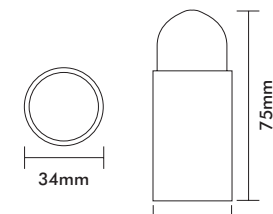

Door Stops

Floor Mounted Door Stop

Product Code	Description	Finish
250	Floor Mounted Door Stop	SC/CP

Floor Mounted Door Stop

Product Code	Description	Finish
280	Floor Mounted Door Stop	SC/CP

Floor Mounted Door Stop

Product Code	Description	Finish
290	Floor Mounted Door Stop	SC/CP
291	Door Stop Spacer (Suits Product Code 290)	SIL/CP

Floor Mounted Door Stop

Product Code	Description	Finish
400	Floor Mounted Door Stop	SC/CP