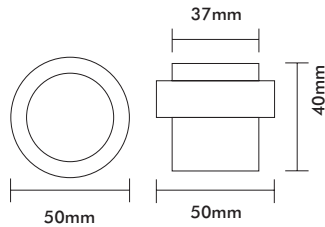

Door Stops

Floor Mounted Door Stop

Product Code	Description	Finish
250	Floor Mounted Door Stop	SC/CP

Floor Mounted Door Stop

Product Code	Description	Finish
280	Floor Mounted Door Stop	SC/CP

Floor Mounted Door Stop