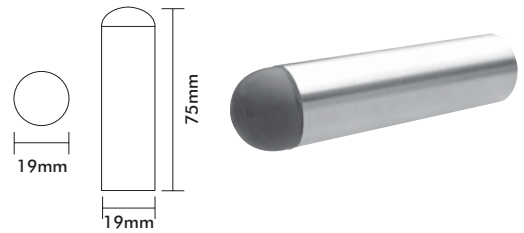

Skirting Mounted Door Stop

Product Code	Description	Finish
550	Skirting Mounted Door Stop	SSS/PSS