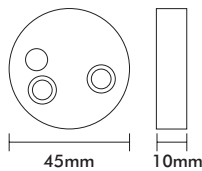

Floor Mounted Door Stop

Product Code	Description	Finish
400	Floor Mounted Door Stop	SC/CP