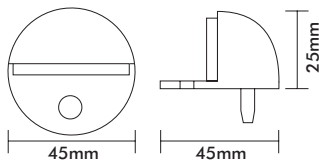

Door Stops

Floor Mounted Door Stop

Product Code	Description	Finish
250	Floor Mounted Door Stop	SC/CP

Floor Mounted Door Stop

Product Code	Description	Finish
280	Floor Mounted Door Stop	SC/CP

Floor Mounted Door Stop