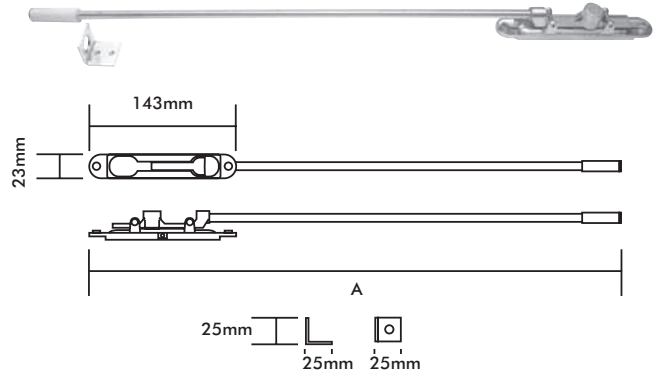

Flush Bolts

Flush Bolts-Aluminium

Product Code	Dimension A	Finish
202300	W/300mm Rod	SC
202450	W/450mm Rod	SC
202600	W/600mm Rod	SC
	Nylon Sleeve & Metal Tip	

Flush Bolts-Timber

Product Code	Dimension A	Finish
203150	150mm	SC
203200	200mm	SC
203300	300mm	SC
203450	450mm	SC
203600	600mm	SC