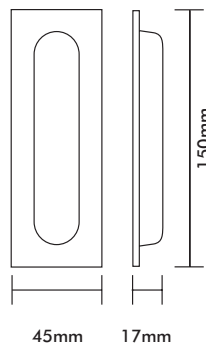

Flush Pulls

Flush Pulls

| Product Code | Description | Finish |
|--------------|--|---------|
| 6100FP | 146 x 40mm Material-Stainless Steel | SSS/PSS |

Flush Pulls

| Product Code | Description | Finish |
|--------------|--|---------|
| 6105FP | 100 x 50mm Material-Stainless Steel | SSS/PSS |

Flush Pulls

| Product Code | Description | Finish |
|--------------|------------------------------|--------|
| 6200FP | 120 x 35mm Material-Brass | SC/CP |

Flush Pulls

| Product Code | Description | Finish |
|--------------|------------------------------|--------|
| 6205FP | 150 x 45mm Material-Brass | SC/CP |

Ring Pull

| Product Code | Description | Finish |
|--------------|------------------------|--------|
| RP60 | 60 x 48mm Ring Pull | SSS |