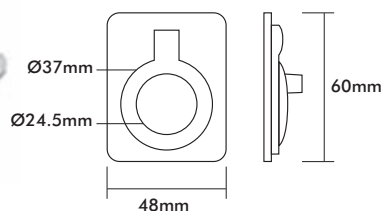

Flush Pulls

Flush Pulls

| Product Code | Description | Finish |
|--------------|--|---------|
| 6100FP | 146 x 40mm Material-Stainless Steel | SSS/PSS |

Flush Pulls

| Product Code | Description | Finish |
|--------------|--|---------|
| 6105FP | 100 x 50mm Material-Stainless Steel | SSS/PSS |

Flush Pulls

| Product Code | Description | Finish |
|--------------|------------------------------|--------|
| 6200FP | 120 x 35mm Material-Brass | SC/CP |

Flush Pulls

| Product Code | Description | Finish |
|--------------|------------------------------|--------|
| 6205FP | 150 x 45mm Material-Brass | SC/CP |

Ring Pull

| Product Code | Description | Finish |
|--------------|------------------------|--------|
| RP60 | 60 x 48mm Ring Pull | SSS |