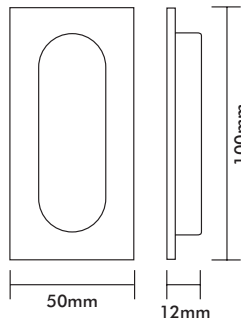

Flush Pulls

Flush Pulls

| Product Code | Description | Finish |
|--------------|--|---------|
| 6100FP | 146 x 40mm Material-Stainless Steel | SSS/PSS |

Flush Pulls

| Product Code | Description | Finish |
|--------------|--|---------|
| 6105FP | 100 x 50mm Material-Stainless Steel | SSS/PSS |

Flush Pulls

| Product Code | Description | Finish |
|--------------|------------------------------|--------|
| 6200FP | 120 x 35mm Material-Brass | SC/CP |

Flush Pulls

| Product Code | Description | Finish |
|--------------|------------------------------|--------|
| 6205FP | 150 x 45mm Material-Brass | SC/CP |

Ring Pull

| Product Code | Description | Finish |
|--------------|------------------------|--------|
| RP60 | 60 x 48mm Ring Pull | SSS |