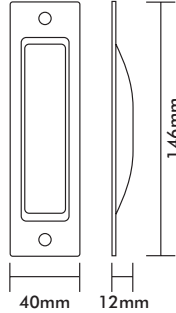

Flush Pulls

Flush Pulls

| Product Code | Description | Finish |
|--------------|--|---------|
| 6100FP | 146 x 40mm Material-Stainless Steel | SSS/PSS |

Flush Pulls

| Product Code | Description | Finish |
|--------------|--|---------|
| 6105FP | 100 x 50mm Material-Stainless Steel | SSS/PSS |

Flush Pulls

| Product Code | Description | Finish |
|--------------|------------------------------|--------|
| 6200FP | 120 x 35mm Material-Brass | SC/CP |

Flush Pulls

| Product Code | Description | Finish |
|--------------|------------------------------|--------|
| 6205FP | 150 x 45mm Material-Brass | SC/CP |

Ring Pull

| Product Code | Description | Finish |
|--------------|------------------------|--------|
| RP60 | 60 x 48mm Ring Pull | SSS |