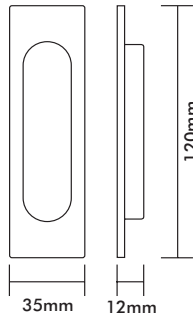

Flush Pulls

Flush Pulls

| Product Code | Description | Finish |
|--------------|--|---------|
| 6100FP | 146 x 40mm Material-Stainless Steel | SSS/PSS |

Flush Pulls

| Product Code | Description | Finish |
|--------------|--|---------|
| 6105FP | 100 x 50mm Material-Stainless Steel | SSS/PSS |

Flush Pulls

| Product Code | Description | Finish |
|--------------|------------------------------|--------|
| 6200FP | 120 x 35mm Material-Brass | SC/CP |

Flush Pulls

| Product Code | Description | Finish |
|--------------|------------------------------|--------|
| 6205FP | 150 x 45mm Material-Brass | SC/CP |

Ring Pull

| Product Code | Description | Finish |
|--------------|------------------------|--------|
| RP60 | 60 x 48mm Ring Pull | SSS |