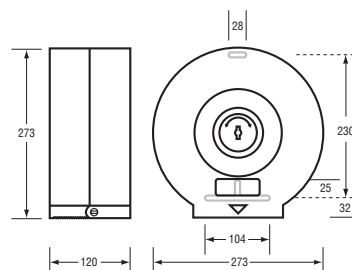

**Code** ML 841

**Material** #304 Stainless Steel  
**Finish** Satin Stainless Steel  
**Mounting** Surface Mount Concealed Fix  
**Features** Unit fitted with security lock  
**Capacity** Standard Roll up to 108mm Wide Sheet x 300m Long

Double Jumbo Toilet Roll Dispenser

**Code** ML 842

**Material** #304 Stainless Steel  
**Finish** Satin Stainless Steel  
**Mounting** Surface Mount Concealed Fix  
**Features** Unit fitted with tumbler lock  
**Capacity** Standard Roll up to 108mm Wide Sheet x 300m Long

Jumbo Toilet Roll Dispenser

**Code** ML 843 SS

**Material** #304 Stainless Steel, 1.8mm Thick  
**Finish** Satin Stainless Steel  
**Mounting** Surface Mount Concealed Fix  
**Features** Unit fitted with tumbler lock  
 Integrated paper roll holder  
**Security Mounting** Swing down hinged front panel  
 Concealed Mount internal fixing security flanges help eliminate ingress/retention of foreign materials  
**Capacity** Standard Roll up to 108mm Wide Sheet x 300m Long

Heavy Duty Jumbo Toilet Roll Dispenser

**Code** ML 862

**Material** Heavy Duty ABS  
**Finish** White Cover Plate with Grey Holder  
**Mounting** Surface Mount Concealed Fix  
**Features** Unit fitted with security lock  
**Capacity** Standard Roll up to 108mm Wide Sheet x 300m Long