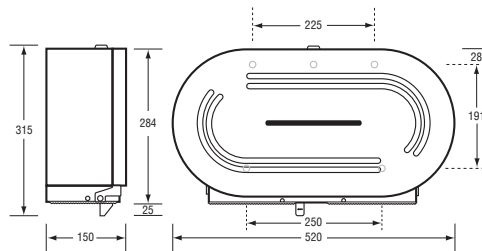

**Code** ML 841

**Material** #304 Stainless Steel  
**Finish** Satin Stainless Steel  
**Mounting** Surface Mount Concealed Fix  
**Features** Unit fitted with security lock  
**Capacity** Standard Roll up to 108mm Wide Sheet x 300m Long

Jumbo Toilet Roll Dispenser

**Code** ML 841 DBL

**Material** #304 Stainless Steel  
**Finish** Satin Stainless Steel  
**Mounting** Surface Mount Concealed Fix  
**Features** Fitted with tumbler lock  
**Capacity** 2 x Standard Rolls up to 108mm Wide Sheet x 300m Long

Double Jumbo Toilet Roll Dispenser

**Code** ML 842

**Material** #304 Stainless Steel  
**Finish** Satin Stainless Steel  
**Mounting** Surface Mount Concealed Fix  
**Features** Unit fitted with tumbler lock  
**Capacity** Standard Roll up to 108mm Wide Sheet x 300m Long

Heavy Duty Jumbo Toilet Roll Dispenser

**Code** ML 862

**Material** Heavy Duty ABS  
**Finish** White Cover Plate with Grey Holder  
**Mounting** Surface Mount Concealed Fix  
**Features** Unit fitted with security lock  
**Capacity** Standard Roll up to 108mm Wide Sheet x 300m Long