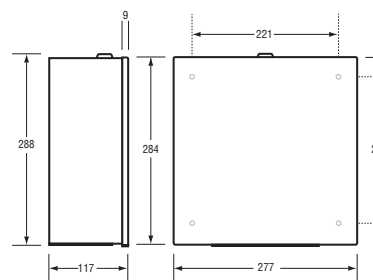

**Code** ML 841

**Material** #304 Stainless Steel  
**Finish** Satin Stainless Steel  
**Mounting** Surface Mount Concealed Fix  
**Features** Unit fitted with security lock  
**Capacity** Standard Roll up to 108mm Wide Sheet x 300m Long

Jumbo Toilet Roll Dispenser

**Code** ML 841 DBL

**Material** #304 Stainless Steel  
**Finish** Satin Stainless Steel  
**Mounting** Surface Mount Concealed Fix  
**Features** Fitted with tumbler lock  
**Capacity** 2 x Standard Rolls up to 108mm Wide Sheet x 300m Long

Double Jumbo Toilet Roll Dispenser

**Code** ML 842

**Material** #304 Stainless Steel  
**Finish** Satin Stainless Steel  
**Mounting** Surface Mount Concealed Fix  
**Features** Unit fitted with tumbler lock  
**Capacity** Standard Roll up to 108mm Wide Sheet x 300m Long

Heavy Duty Jumbo Toilet Roll Dispenser

**Code** ML 862

**Material** Heavy Duty ABS  
**Finish** White Cover Plate with Grey Holder  
**Mounting** Surface Mount Concealed Fix  
**Features** Unit fitted with security lock  
**Capacity** Standard Roll up to 108mm Wide Sheet x 300m Long