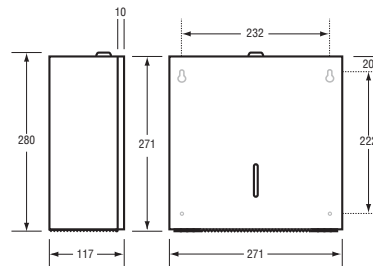

**Code** ML 841

**Material** #304 Stainless Steel  
**Finish** Satin Stainless Steel  
**Mounting** Surface Mount Concealed Fix  
**Features** Unit fitted with security lock  
**Capacity** Standard Roll up to 108mm Wide Sheet x 300m Long

Jumbo Toilet Roll Dispenser

**Code** ML 841 DBL

**Material** #304 Stainless Steel  
**Finish** Satin Stainless Steel  
**Mounting** Surface Mount Concealed Fix  
**Features** Fitted with tumbler lock  
**Capacity** 2 x Standard Rolls up to 108mm Wide Sheet x 300m Long

Double Jumbo Toilet Roll Dispenser

**Code** ML 842

**Material** #304 Stainless Steel  
**Finish** Satin Stainless Steel  
**Mounting** Surface Mount Concealed Fix  
**Features** Unit fitted with tumbler lock  
**Capacity** Standard Roll up to 108mm Wide Sheet x 300m Long

Heavy Duty Jumbo Toilet Roll Dispenser

**Code** ML 862

**Material** Heavy Duty ABS  
**Finish** White Cover Plate with Grey Holder  
**Mounting** Surface Mount Concealed Fix  
**Features** Unit fitted with security lock  
**Capacity** Standard Roll up to 108mm Wide Sheet x 300m Long