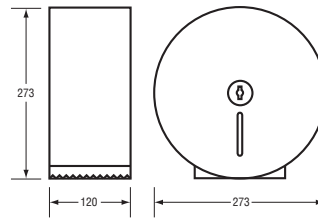

**Code** ML 841

**Material** #304 Stainless Steel  
**Finish** Satin Stainless Steel  
**Mounting** Surface Mount Concealed Fix  
**Features** Unit fitted with security lock  
**Capacity** Standard Roll up to 108mm Wide Sheet x 300m Long

Jumbo Toilet Roll Dispenser

**Code** ML 841 DBL

**Material** #304 Stainless Steel  
**Finish** Satin Stainless Steel  
**Mounting** Surface Mount Concealed Fix  
**Features** Fitted with tumbler lock  
**Capacity** 2 x Standard Rolls up to 108mm Wide Sheet x 300m Long

Double Jumbo Toilet Roll Dispenser

**Code** ML 842

**Material** #304 Stainless Steel  
**Finish** Satin Stainless Steel  
**Mounting** Surface Mount Concealed Fix  
**Features** Unit fitted with tumbler lock  
**Capacity** Standard Roll up to 108mm Wide Sheet x 300m Long

Heavy Duty Jumbo Toilet Roll Dispenser

**Code** ML 862

**Material** Heavy Duty ABS  
**Finish** White Cover Plate with Grey Holder  
**Mounting** Surface Mount Concealed Fix  
**Features** Unit fitted with security lock  
**Capacity** Standard Roll up to 108mm Wide Sheet x 300m Long