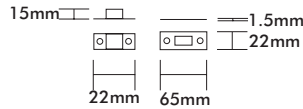

## Panic Bolts-Concealed

Product Code	Dimension A	Finish
1781300	300mm	SSS/PSS
1781450	450mm	SSS/PSS
1781600	600mm	SSS/PSS

Note: • 450mm length illustrated  
 • PSS finish manufactured to order  
 • Other sizes manufactured to order

## Panic Bolts-Visible

Product Code	Dimension A	Finish
1791300	300mm	SSS
1791450	450mm	SSS
1791600	600mm	SSS

Note: • 450mm length illustrated  
 • PSS finish manufactured to order  
 • Other sizes manufactured to order

## Panic Bolts-Concealed Offset - Manufactured to order

Product Code	Dimension A	Finish
1781450 Offset	450mm	SSS/PSS
1781600 Offset	600mm	SSS/PSS

Note: • 450mm length illustrated  
• Other sizes manufactured to order

## Panic Bolts-Visible Offset - Manufactured to order

Product Code	Dimension A	Finish
1791450 Offset	450mm	SSS/PSS
1791600 Offset	600mm	SSS/PSS

Note: • 450mm length illustrated  
• Other sizes manufactured to order