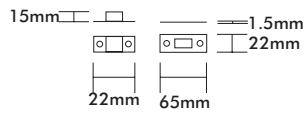

## Panic Bolts-Concealed

Product Code	Dimension A	Finish
1781300	300mm	SSS/PSS
1781450	450mm	SSS/PSS
1781600	600mm	SSS/PSS

Note: • 450mm length illustrated  
 • PSS finish manufactured to order  
 • Other sizes manufactured to order

## Panic Bolts-Visible

Product Code	Dimension A	Finish
1791300	300mm	SSS
1791450	450mm	SSS
1791600	600mm	SSS

Note: • 450mm length illustrated  
 • PSS finish manufactured to order  
 • Other sizes manufactured to order

## Panic Bolts-Concealed Offset - Manufactured to order

Product Code	Dimension A	Finish
1781450 Offset	450mm	SSS/PSS
1781600 Offset	600mm	SSS/PSS

Note: • 450mm length illustrated  
• Other sizes manufactured to order

## Panic Bolts-Visible Offset - Manufactured to order

Product Code	Dimension A	Finish
1791450 Offset	450mm	SSS/PSS
1791600 Offset	600mm	SSS/PSS

Note: • 450mm length illustrated  
• Other sizes manufactured to order