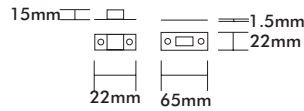

## Panic Bolts-Concealed

Product Code	Dimension A	Finish
1781300	300mm	SSS/PSS
1781450	450mm	SSS/PSS
1781600	600mm	SSS/PSS

Note: • 450mm length illustrated  
 • PSS finish manufactured to order  
 • Other sizes manufactured to order

## Panic Bolts-Visible

Product Code	Dimension A	Finish
1791300	300mm	SSS
1791450	450mm	SSS
1791600	600mm	SSS

Note: • 450mm length illustrated  
 • PSS finish manufactured to order  
 • Other sizes manufactured to order

## Panic Bolts-Concealed Offset - Manufactured to order

Product Code	Dimension A	Finish
1781450 Offset	450mm	SSS/PSS
1781600 Offset	600mm	SSS/PSS

Note: • 450mm length illustrated  
• Other sizes manufactured to order

## Panic Bolts-Visible Offset - Manufactured to order

Product Code	Dimension A	Finish
1791450 Offset	450mm	SSS/PSS
1791600 Offset	600mm	SSS/PSS

Note: • 450mm length illustrated  
• Other sizes manufactured to order