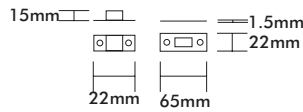

## Panic Bolts-Concealed

Product Code	Dimension A	Finish
1781300	300mm	SSS/PSS
1781450	450mm	SSS/PSS
1781600	600mm	SSS/PSS

Note: • 450mm length illustrated  
 • PSS finish manufactured to order  
 • Other sizes manufactured to order

## Panic Bolts-Visible

Product Code	Dimension A	Finish
1791300	300mm	SSS
1791450	450mm	SSS
1791600	600mm	SSS

Note: • 450mm length illustrated  
 • PSS finish manufactured to order  
 • Other sizes manufactured to order

## Panic Bolts-Concealed Offset - Manufactured to order

Product Code	Dimension A	Finish
1781450 Offset	450mm	SSS/PSS
1781600 Offset	600mm	SSS/PSS

Note: • 450mm length illustrated  
• Other sizes manufactured to order

## Panic Bolts-Visible Offset - Manufactured to order

Product Code	Dimension A	Finish
1791450 Offset	450mm	SSS/PSS
1791600 Offset	600mm	SSS/PSS

Note: • 450mm length illustrated  
• Other sizes manufactured to order