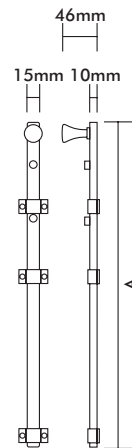

## Panic Bolts-Concealed

Product Code	Dimension A	Finish
1781300	300mm	SSS/PSS
1781450	450mm	SSS/PSS
1781600	600mm	SSS/PSS

Note: • 450mm length illustrated  
 • PSS finish manufactured to order  
 • Other sizes manufactured to order

## Panic Bolts-Visible

Product Code	Dimension A	Finish
1791300	300mm	SSS
1791450	450mm	SSS
1791600	600mm	SSS

Note: • 450mm length illustrated  
 • PSS finish manufactured to order  
 • Other sizes manufactured to order

## Panic Bolts-Concealed Offset - Manufactured to order

Product Code	Dimension A	Finish
1781450 Offset	450mm	SSS/PSS
1781600 Offset	600mm	SSS/PSS

Note: • 450mm length illustrated  
• Other sizes manufactured to order

## Panic Bolts-Visible Offset - Manufactured to order

Product Code	Dimension A	Finish
1791450 Offset	450mm	SSS/PSS
1791600 Offset	600mm	SSS/PSS

Note: • 450mm length illustrated  
• Other sizes manufactured to order