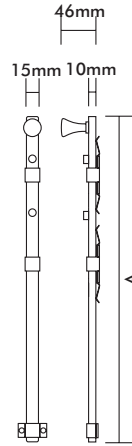

## Panic Bolts-Concealed

Product Code	Dimension A	Finish
1781300	300mm	SSS/PSS
1781450	450mm	SSS/PSS
1781600	600mm	SSS/PSS

Note: • 450mm length illustrated  
 • PSS finish manufactured to order  
 • Other sizes manufactured to order

## Panic Bolts-Visible

Product Code	Dimension A	Finish
1791300	300mm	SSS
1791450	450mm	SSS
1791600	600mm	SSS

Note: • 450mm length illustrated  
 • PSS finish manufactured to order  
 • Other sizes manufactured to order

## Panic Bolts-Concealed Offset - Manufactured to order

Product Code	Dimension A	Finish
1781450 Offset	450mm	SSS/PSS
1781600 Offset	600mm	SSS/PSS

Note: • 450mm length illustrated  
• Other sizes manufactured to order

## Panic Bolts-Visible Offset - Manufactured to order

Product Code	Dimension A	Finish
1791450 Offset	450mm	SSS/PSS
1791600 Offset	600mm	SSS/PSS

Note: • 450mm length illustrated  
• Other sizes manufactured to order