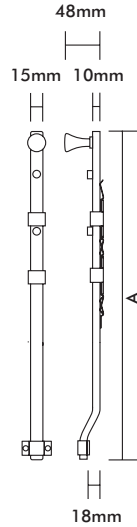

## Panic Bolts-Concealed

Product Code	Dimension A	Finish
1781300	300mm	SSS/PSS
1781450	450mm	SSS/PSS
1781600	600mm	SSS/PSS

Note: • 450mm length illustrated  
 • PSS finish manufactured to order  
 • Other sizes manufactured to order

## Panic Bolts-Visible

Product Code	Dimension A	Finish
1791300	300mm	SSS
1791450	450mm	SSS
1791600	600mm	SSS

Note: • 450mm length illustrated  
 • PSS finish manufactured to order  
 • Other sizes manufactured to order

## Panic Bolts-Concealed Offset - Manufactured to order

Product Code	Dimension A	Finish
1781450 Offset	450mm	SSS/PSS
1781600 Offset	600mm	SSS/PSS

Note: • 450mm length illustrated  
• Other sizes manufactured to order

## Panic Bolts-Visible Offset - Manufactured to order

Product Code	Dimension A	Finish
1791450 Offset	450mm	SSS/PSS
1791600 Offset	600mm	SSS/PSS

Note: • 450mm length illustrated  
• Other sizes manufactured to order