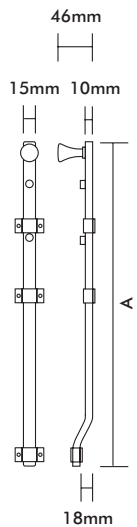

## Panic Bolts-Concealed

Product Code	Dimension A	Finish
1781300	300mm	SSS/PSS
1781450	450mm	SSS/PSS
1781600	600mm	SSS/PSS

Note: • 450mm length illustrated  
 • PSS finish manufactured to order  
 • Other sizes manufactured to order

## Panic Bolts-Visible

Product Code	Dimension A	Finish
1791300	300mm	SSS
1791450	450mm	SSS
1791600	600mm	SSS

Note: • 450mm length illustrated  
 • PSS finish manufactured to order  
 • Other sizes manufactured to order

## Panic Bolts-Concealed Offset - Manufactured to order

Product Code	Dimension A	Finish
1781450 Offset	450mm	SSS/PSS
1781600 Offset	600mm	SSS/PSS

Note: • 450mm length illustrated  
• Other sizes manufactured to order

## Panic Bolts-Visible Offset - Manufactured to order

Product Code	Dimension A	Finish
1791450 Offset	450mm	SSS/PSS
1791600 Offset	600mm	SSS/PSS

Note: • 450mm length illustrated  
• Other sizes manufactured to order