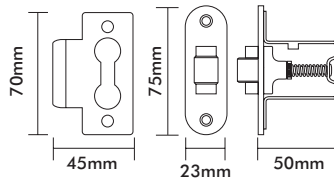

Roller Bolts

Roller Bolts

Product Code	Description
RB100	Nylon Roller
RB111	SSS Roller

Finish
SC
SSS

RB520	Nylon Roller
-------	--------------

(Note: Adjustable Strength)

SC

Latches

Latches

Product Code	Description
12903	Privacy latch
12905	Tubular passage latch
12907	Tubular deadbolt
12908	Rebate kit to suit tubular latch

Finish
SSS/PSS
SSS/PSS
SSS/PSS
SSS/PSS

Two Way Strike

Two Way Strike

Product Code	Description
TWS	Two way strike

Finish
SSS