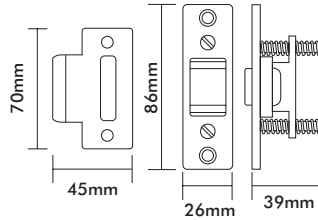

Roller Bolts

Roller Bolts

Product Code	Description
RB100	Nylon Roller
RB111	SSS Roller

Finish
SC
SSS

RB520	Nylon Roller
-------	--------------

(Note: Adjustable Strength)

SC

Latches

Latches

Product Code	Description
12903	Privacy latch
12905	Tubular passage latch
12907	Tubular deadbolt
12908	Rebate kit to suit tubular latch

Finish
SSS/PSS
SSS/PSS
SSS/PSS
SSS/PSS

Two Way Strike

Two Way Strike

Product Code	Description
TWS	Two way strike

Finish
SSS