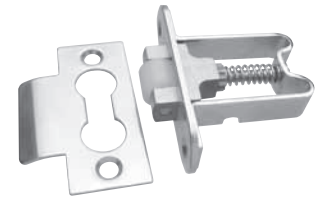

Roller Bolts

Roller Bolts

Product Code	Description
RB100	Nylon Roller
RB111	SSS Roller

Finish
SC
SSS

RB520	Nylon Roller
-------	--------------

(Note: Adjustable Strength)

SC

Latches

Latches

Product Code	Description
12903	Privacy latch
12905	Tubular passage latch
12907	Tubular deadbolt
12908	Rebate kit to suit tubular latch

Finish
SSS/PSS
SSS/PSS
SSS/PSS
SSS/PSS

Two Way Strike

Two Way Strike

Product Code	Description
TWS	Two way strike

Finish
SSS