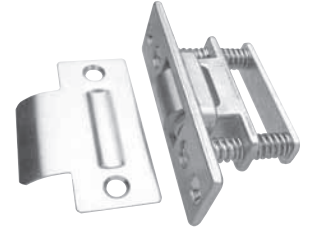

Roller Bolts

Roller Bolts

Product Code	Description
RB100	Nylon Roller
RB111	SSS Roller

Finish
SC
SSS

RB520	Nylon Roller
-------	--------------

(Note: Adjustable Strength)

SC

Latches

Latches

Product Code	Description
12903	Privacy latch
12905	Tubular passage latch
12907	Tubular deadbolt
12908	Rebate kit to suit tubular latch

Finish
SSS/PSS
SSS/PSS
SSS/PSS
SSS/PSS

Two Way Strike

Two Way Strike

Product Code	Description
TWS	Two way strike

Finish
SSS