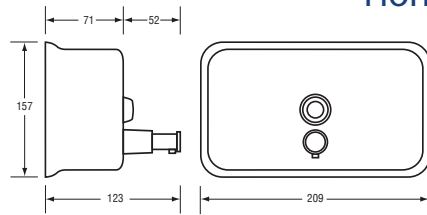

<b>Code</b>	<b>ML 600 &amp; ML 600 W</b>
<b>Material</b>	#304 Stainless Steel, 0.8mm Thick
<b>Finish/Specify</b>	<b>ML 600:</b> Satin Stainless Steel (Shown) <b>ML 600 W:</b> White Powder Coat
<b>Mounting</b>	Surface Mount Concealed Fix
<b>Capacity</b>	1.2L
<b>Features</b>	Pump action soap dispenser valve Impact resistant liquid level indicator Lockable hinged lid (key provided)

## Horizontal Soap Dispenser

<b>Code</b>	<b>ML 602 AR</b>
<b>Material</b>	#304 Stainless Steel, 0.8mm Thick
<b>Finish</b>	Satin Stainless Steel
<b>Mounting</b>	Surface Mount Concealed Fix
<b>Capacity</b>	1.2L
<b>Features</b>	Pump action soap dispenser valve Impact resistant liquid level indicator Lockable hinged lid (key provided) Rounded fascia

## Ellipse Soap Dispenser

<b>Code</b>	<b>ML 603</b>
<b>Material</b>	#304 Stainless Steel, 0.8mm Thick
<b>Finish</b>	Satin Stainless Steel
<b>Mounting</b>	Surface Mount Concealed Fix
<b>Capacity</b>	1.2L
<b>Features</b>	Pump action soap dispenser valve Impact resistant liquid level indicator Lockable hinged lid (key provided)

## Square Soap Dispenser

<b>Code</b>	<b>ML 605 &amp; ML 605 W</b>
<b>Material</b>	#304 Stainless Steel, 0.8mm Thick
<b>Finish/Specify</b>	<b>ML 605:</b> Satin Stainless Steel (Shown) <b>ML 605 W:</b> White Powder Coat
<b>Mounting</b>	Surface Mount Concealed Fix
<b>Capacity</b>	1.2L
<b>Features</b>	Pump action soap dispenser valve Impact resistant liquid level indicator Lockable hinged lid (key provided)