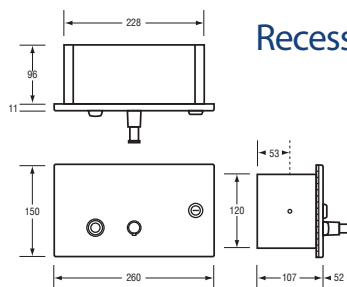

## Square Soap Dispenser

<b>Code</b>	<b>ML 605 &amp; ML 605 W</b>
<b>Material</b>	#304 Stainless Steel, 0.8mm Thick
<b>Finish/Specify</b>	<b>ML 605:</b> Satin Stainless Steel (Shown) <b>ML 605 W:</b> White Powder Coat
<b>Mounting</b>	Surface Mount Concealed Fix
<b>Capacity</b>	1.2L
<b>Features</b>	Pump action soap dispenser valve Impact resistant liquid level indicator Lockable hinged lid (key provided)

## Vertical Soap Dispenser

<b>Code</b>	<b>ML 640 AS</b>
<b>Material</b>	#304 Stainless Steel
<b>Finish</b>	Satin Stainless Steel
<b>Mounting</b>	Recess Mount Concealed Fix
<b>Capacity</b>	1.2L
<b>Features</b>	Pump action soap dispenser valve Impact resistant liquid level indicator Unit fitted with tumbler lock
<b>Wall Opening</b>	235mmW x 125mmH x 105mmD

## Recessed Horizontal Soap Dispenser

<b>Code</b>	<b>ML 641 AS</b>
<b>Material</b>	#304 Stainless Steel
<b>Finish</b>	Satin Stainless Steel
<b>Mounting</b>	Recess Mount Concealed Fix
<b>Capacity</b>	1.2L
<b>Features</b>	Pump action soap dispenser valve Impact resistant liquid level indicator Unit fitted with tumbler lock
<b>Wall Opening</b>	125mmW x 235mmH x 105mmD