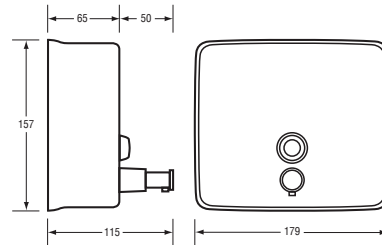

<b>Code</b>	<b>ML 600 &amp; ML 600 W</b>
<b>Material</b>	#304 Stainless Steel, 0.8mm Thick
<b>Finish/Specify</b>	<b>ML 600:</b> Satin Stainless Steel (Shown) <b>ML 600 W:</b> White Powder Coat
<b>Mounting</b>	Surface Mount Concealed Fix
<b>Capacity</b>	1.2L
<b>Features</b>	Pump action soap dispenser valve Impact resistant liquid level indicator Lockable hinged lid (key provided)

## Horizontal Soap Dispenser

<b>Code</b>	<b>ML 602 AR</b>
<b>Material</b>	#304 Stainless Steel, 0.8mm Thick
<b>Finish</b>	Satin Stainless Steel
<b>Mounting</b>	Surface Mount Concealed Fix
<b>Capacity</b>	1.2L
<b>Features</b>	Pump action soap dispenser valve Impact resistant liquid level indicator Lockable hinged lid (key provided) Rounded fascia

## Ellipse Soap Dispenser

<b>Code</b>	<b>ML 603</b>
<b>Material</b>	#304 Stainless Steel, 0.8mm Thick
<b>Finish</b>	Satin Stainless Steel
<b>Mounting</b>	Surface Mount Concealed Fix
<b>Capacity</b>	1.2L
<b>Features</b>	Pump action soap dispenser valve Impact resistant liquid level indicator Lockable hinged lid (key provided)

## Square Soap Dispenser

<b>Code</b>	<b>ML 605 &amp; ML 605 W</b>
<b>Material</b>	#304 Stainless Steel, 0.8mm Thick
<b>Finish/Specify</b>	<b>ML 605:</b> Satin Stainless Steel (Shown) <b>ML 605 W:</b> White Powder Coat
<b>Mounting</b>	Surface Mount Concealed Fix
<b>Capacity</b>	1.2L
<b>Features</b>	Pump action soap dispenser valve Impact resistant liquid level indicator Lockable hinged lid (key provided)