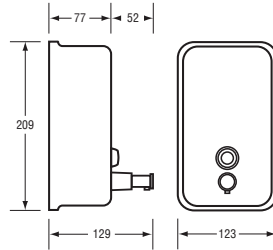

<b>Code</b>	<b>ML 600 &amp; ML 600 W</b>
<b>Material</b>	#304 Stainless Steel, 0.8mm Thick
<b>Finish/Specify</b>	<b>ML 600:</b> Satin Stainless Steel (Shown) <b>ML 600 W:</b> White Powder Coat
<b>Mounting</b>	Surface Mount Concealed Fix
<b>Capacity</b>	1.2L
<b>Features</b>	Pump action soap dispenser valve Impact resistant liquid level indicator Lockable hinged lid (key provided)

## Horizontal Soap Dispenser

<b>Code</b>	<b>ML 602 AR</b>
<b>Material</b>	#304 Stainless Steel, 0.8mm Thick
<b>Finish</b>	Satin Stainless Steel
<b>Mounting</b>	Surface Mount Concealed Fix
<b>Capacity</b>	1.2L
<b>Features</b>	Pump action soap dispenser valve Impact resistant liquid level indicator Lockable hinged lid (key provided) Rounded fascia

## Ellipse Soap Dispenser

<b>Code</b>	<b>ML 603</b>
<b>Material</b>	#304 Stainless Steel, 0.8mm Thick
<b>Finish</b>	Satin Stainless Steel
<b>Mounting</b>	Surface Mount Concealed Fix
<b>Capacity</b>	1.2L
<b>Features</b>	Pump action soap dispenser valve Impact resistant liquid level indicator Lockable hinged lid (key provided)

## Square Soap Dispenser

<b>Code</b>	<b>ML 605 &amp; ML 605 W</b>
<b>Material</b>	#304 Stainless Steel, 0.8mm Thick
<b>Finish/Specify</b>	<b>ML 605:</b> Satin Stainless Steel (Shown) <b>ML 605 W:</b> White Powder Coat
<b>Mounting</b>	Surface Mount Concealed Fix
<b>Capacity</b>	1.2L
<b>Features</b>	Pump action soap dispenser valve Impact resistant liquid level indicator Lockable hinged lid (key provided)