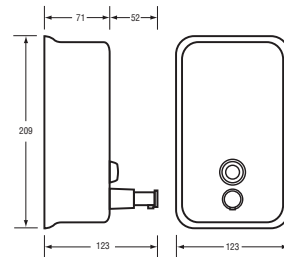

Vertical Soap Dispenser