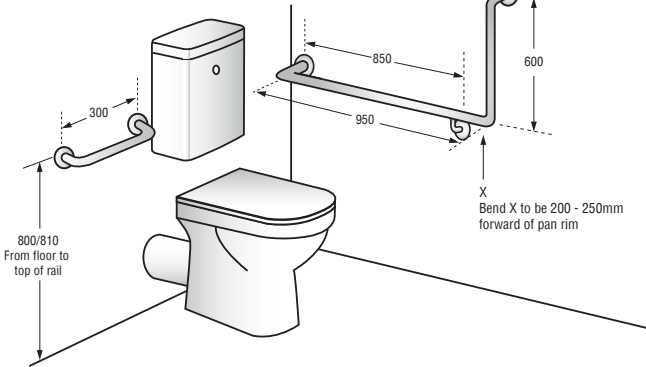

Code MLR 101 & MLR 102 Series

Material #304 Stainless Steel - 32mmØ
Mounting Concealed Fix - 78mmØ Mount
Finish/Specify **MLR 101:** Left Hand - Satin Stainless Steel (Shown)
MLR 102: Right Hand - Satin Stainless Steel
MLR 101 W: Left Hand - White Powder Coat
MLR 102 W: Right Hand - White Powder Coat
Note Includes 300mm Rail

30° Flush Mount Side Wall & Cistern Grab Rail Set

Fully Compliant with AS1428.1

Code MLR 103 & MLR 104 Series

Material #304 Stainless Steel - 32mmØ
Mounting Concealed Fix - 78mmØ Mount
Finish/Specify **MLR 103:** Left Hand - Satin Stainless Steel (Shown)
MLR 104: Right Hand - Satin Stainless Steel
MLR 103 W: Left Hand - White Powder Coat
MLR 104 W: Right Hand - White Powder Coat
Note Includes 300mm Rail

90° Flush Mount Side Wall & Cistern Grab Rail Set

Fully Compliant with AS1428.1

Code MLR 105 & MLR 106 Series

Material #304 Stainless Steel - 32mmØ
Mounting Concealed Fix - 78mmØ Mount
Finish/Specify **MLR 105:** Left Hand - Satin Stainless Steel (Shown)
MLR 106: Right Hand - Satin Stainless Steel
MLR 105 W: Left Hand - White Powder Coat
MLR 106 W: Right Hand - White Powder Coat
Note Includes 300mm Rail

30° Flush Mount Rear/Side Wall & Cistern Grab Rail Set

Fully Compliant with AS1428.1