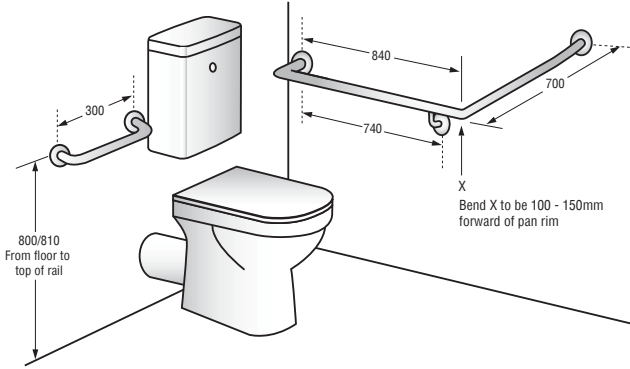

Code MLR 101 & MLR 102 Series

Material #304 Stainless Steel - 32mmØ
Mounting Concealed Fix - 78mmØ Mount
Finish/Specify **MLR 101:** Left Hand - Satin Stainless Steel (Shown)
MLR 102: Right Hand - Satin Stainless Steel
MLR 101 W: Left Hand - White Powder Coat
MLR 102 W: Right Hand - White Powder Coat
Note Includes 300mm Rail

30° Flush Mount Side Wall & Cistern Grab Rail Set

Fully Compliant with AS1428.1

Code MLR 103 & MLR 104 Series

Material #304 Stainless Steel - 32mmØ
Mounting Concealed Fix - 78mmØ Mount
Finish/Specify **MLR 103:** Left Hand - Satin Stainless Steel (Shown)
MLR 104: Right Hand - Satin Stainless Steel
MLR 103 W: Left Hand - White Powder Coat
MLR 104 W: Right Hand - White Powder Coat
Note Includes 300mm Rail

90° Flush Mount Side Wall & Cistern Grab Rail Set

Fully Compliant with AS1428.1

Code MLR 105 & MLR 106 Series

Material #304 Stainless Steel - 32mmØ
Mounting Concealed Fix - 78mmØ Mount
Finish/Specify **MLR 105:** Left Hand - Satin Stainless Steel (Shown)
MLR 106: Right Hand - Satin Stainless Steel
MLR 105 W: Left Hand - White Powder Coat
MLR 106 W: Right Hand - White Powder Coat
Note Includes 300mm Rail

30° Flush Mount Rear/Side Wall & Cistern Grab Rail Set

Fully Compliant with AS1428.1