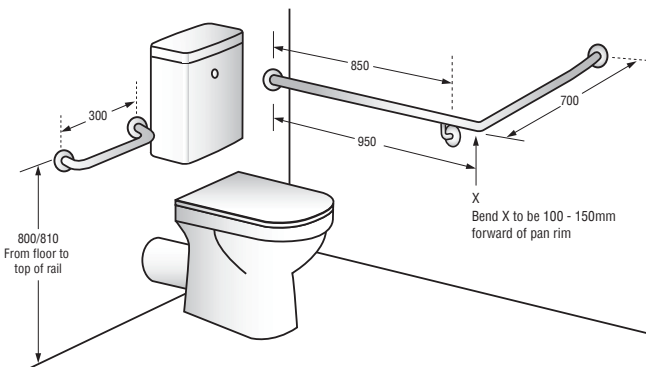

Code MLR 101 & MLR 102 Series

Material #304 Stainless Steel - 32mmØ
Mounting Concealed Fix - 78mmØ Mount
Finish/Specify **MLR 101:** Left Hand - Satin Stainless Steel (Shown)
MLR 102: Right Hand - Satin Stainless Steel
MLR 101 W: Left Hand - White Powder Coat
MLR 102 W: Right Hand - White Powder Coat
Note Includes 300mm Rail

30° Flush Mount Side Wall & Cistern Grab Rail Set

Fully Compliant with AS1428.1

Code MLR 103 & MLR 104 Series

Material #304 Stainless Steel - 32mmØ
Mounting Concealed Fix - 78mmØ Mount
Finish/Specify **MLR 103:** Left Hand - Satin Stainless Steel (Shown)
MLR 104: Right Hand - Satin Stainless Steel
MLR 103 W: Left Hand - White Powder Coat
MLR 104 W: Right Hand - White Powder Coat
Note Includes 300mm Rail

90° Flush Mount Side Wall & Cistern Grab Rail Set

Fully Compliant with AS1428.1

Code MLR 105 & MLR 106 Series

Material #304 Stainless Steel - 32mmØ
Mounting Concealed Fix - 78mmØ Mount
Finish/Specify **MLR 105:** Left Hand - Satin Stainless Steel (Shown)
MLR 106: Right Hand - Satin Stainless Steel
MLR 105 W: Left Hand - White Powder Coat
MLR 106 W: Right Hand - White Powder Coat
Note Includes 300mm Rail

30° Flush Mount Rear/Side Wall & Cistern Grab Rail Set

Fully Compliant with AS1428.1