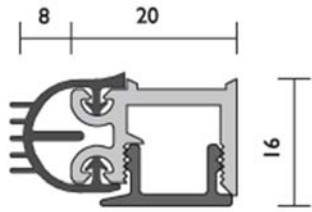

RP8 mortise drop seal

3

RP10 perimeter seal

RP16 double door seal

RP35 face fix drop