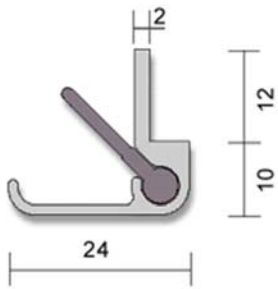

RP8 mortise drop seal

3

RP10 perimeter seal

RP16 double door seal

RP35 face fix drop