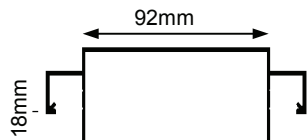

CODE	DESCRIPTION	LENGTH mm
A80060	Centrestop windowframe 131 x 32mm to suit 92mm stud and 13mm plasterboard	6000

CODE	DESCRIPTION	LENGTH mm
A80160	Centrestop 801 doorframe 131 x 32mm to suit 92mm stud & 13mm plasterboard	6000

CODE	DESCRIPTION	LENGTH mm
A80260	Sillframe	6000

CODE	DESCRIPTION	LENGTH mm
A80360	Sillbead	6000

CODE	DESCRIPTION	LENGTH mm
A80460	Flat adaptor to suit A80160	6000

CODE	DESCRIPTION	LENGTH mm
A80665	44mm doorstop	6500