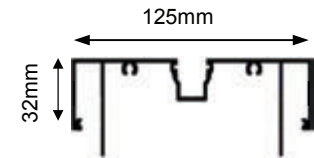

CODE	DESCRIPTION	LENGTH mm
A91055	Centre stop 910 Frame 125 x 32mm to suit 92mm stud & 10mm plasterboard	5500

A91061	Centre stop 910 Frame 125 x 32mm to suit 92mm stud & 10mm plasterboard	6100
--------	--	------

CODE	DESCRIPTION	LENGTH mm
A91155	Offset 910 Frame 125 x 32mm to suit 92mm stud and 10mm plasterboard	5500

A91161	Offset 910 Frame 125 x 32mm to suit 92mm stud and 10mm plasterboard	6100
--------	---	------

CODE	DESCRIPTION	LENGTH mm
A91249	Sill frame to suit 910 series	4900

CODE	DESCRIPTION	LENGTH mm
A91349	Sill bead to suit 910 series	4900

CODE	DESCRIPTION	LENGTH mm
A91455	Flat Adaptor to suit A910	5500

CODE	DESCRIPTION	LENGTH mm
A91655	Door stop to suit 910 Frame and 44mm door.	5500

CODE	DESCRIPTION	LENGTH mm
A91755	Door stop to suit 910 Frame and 37mm door.	5500

CODE	DESCRIPTION	LENGTH mm
A90655	Shadowline ceiling channel for 92mm stud and 10mm plasterboard	5500

CODE	DESCRIPTION	LENGTH mm
A51160	Flush Filler	6000