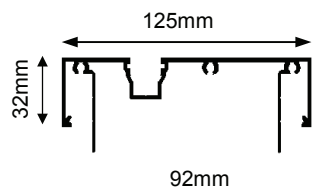

## partition suite

Totally unique to us, series 910 has the unique feature of being designed to incorporate 10mm plasterboard. Easily our most versatile system, as it can be used in load bearing walls, and in isolated areas where steel stud & 13mm plaster aren't readily available. Extensively used in child care, nursing homes, education, community centres, medical clinics and sport facilities.

CODE	DESCRIPTION	LENGTH mm
A91055	Centre stop 910 Frame 125 x 32mm to suit 92mm stud & 10mm plasterboard	5500

A91061	Centre stop 910 Frame 125 x 32mm to suit 92mm stud & 10mm plasterboard	6100
--------	--	------

CODE	DESCRIPTION	LENGTH mm
A91155	Offset 910 Frame 125 x 32mm to suit 92mm stud and 10mm plasterboard	5500

A91161	Offset 910 Frame 125 x 32mm to suit 92mm stud and 10mm plasterboard	6100
--------	---	------

CODE	DESCRIPTION	LENGTH mm
A91249	Sill frame to suit 910 series	4900

CODE	DESCRIPTION	LENGTH mm
A91349	Sill bead to suit 910 series	4900

CODE	DESCRIPTION	LENGTH mm
A91455	Flat Adaptor to suit A910	5500

CODE	DESCRIPTION	LENGTH mm
A91655	Door stop to suit 910 Frame and 44mm door.	5500